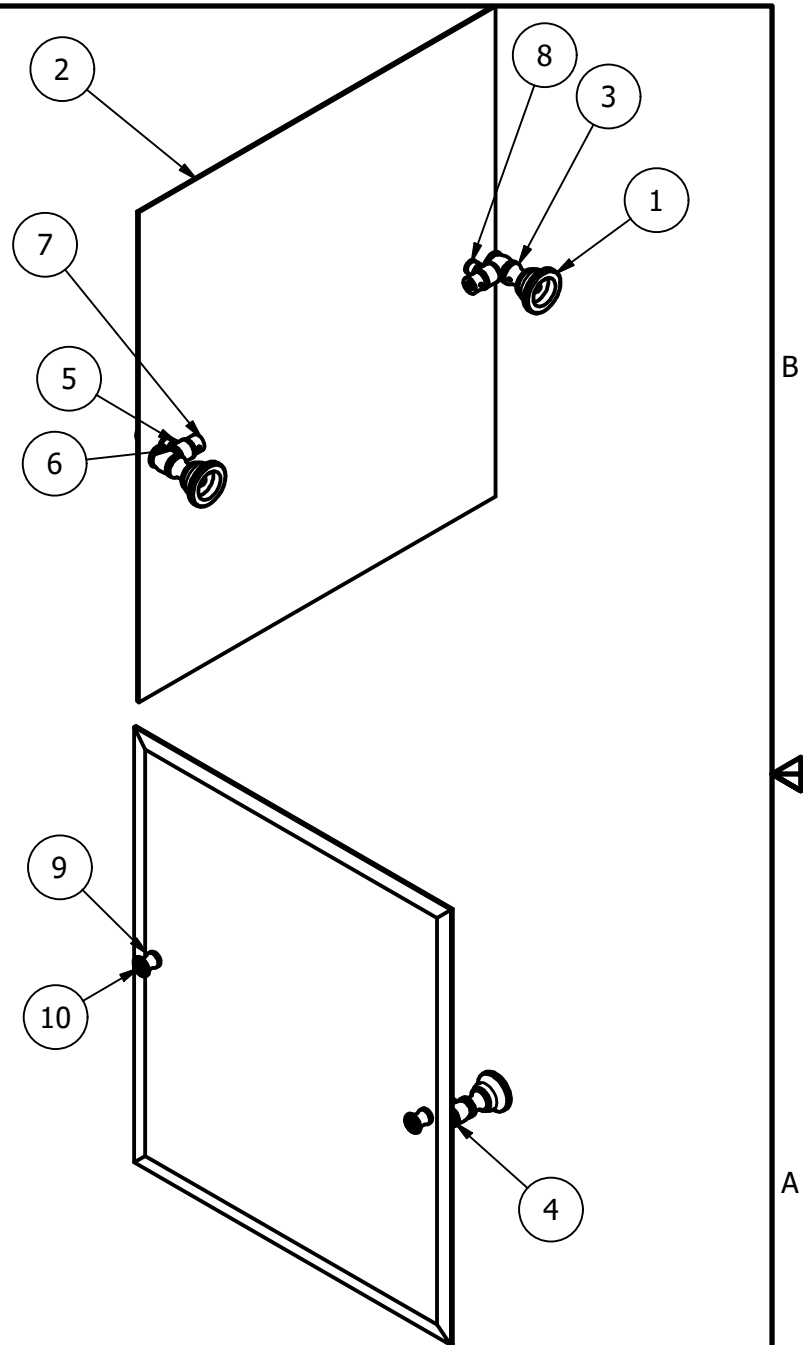

| ITEM | QTY | PART NUMBER | DESCRIPTION |
|------|-----|----------------|--------------------|
| 1 | 2 | TBBS-2 | BACKPLATE |
| 2 | 1 | MRRT-92 | RECTANGULAR MIRROR |
| 3 | 2 | TSPS-2 | HUB |
| 4 | 2 | CL-CAP | CAP |
| 5 | 2 | MR-TILT-FITT | HUB |
| 6 | 4 | CRRD-34 | CHECK RING |
| 7 | 2 | LNMR-38 | RETAINER LOCKNUT |
| 8 | 2 | PSRD-58 | HUB |
| 9 | 2 | KBBD-1 | HUB |
| 10 | 2 | CRYSTAL CAP 20 | CRYSTAL CAP |

| | |
|----------------------------|----------|
| UNLESS OTHERWISE SPECIFIED | |
| .X | ± .3mm |
| .XX | ± .15mm |
| .XXX | ± .008mm |

APPROVED FOR PRODUCTION
 By: RICHARD PAUL
 Date: 6-28-19

| | | | | | | |
|----------|---------|------|---|-------|----------------------|-------|
| DRAWN | 6-28-19 | IM | MATERIAL: | BRASS | FINISH | TBD |
| CHECKED | 6-28-19 | P.D. | DESCRIPTION: | | QTY | TBD |
| APPROVED | 6-28-19 | R.A. | Carolina Crystal Collection Frameless Rectangular Tilt Mirror with Beveled Edge | | DRAWING NO. CC-92 | |
| | | | | | SCALE | 1.5:1 |
| | | | | | SHEET: 1 OF 1 | REV |