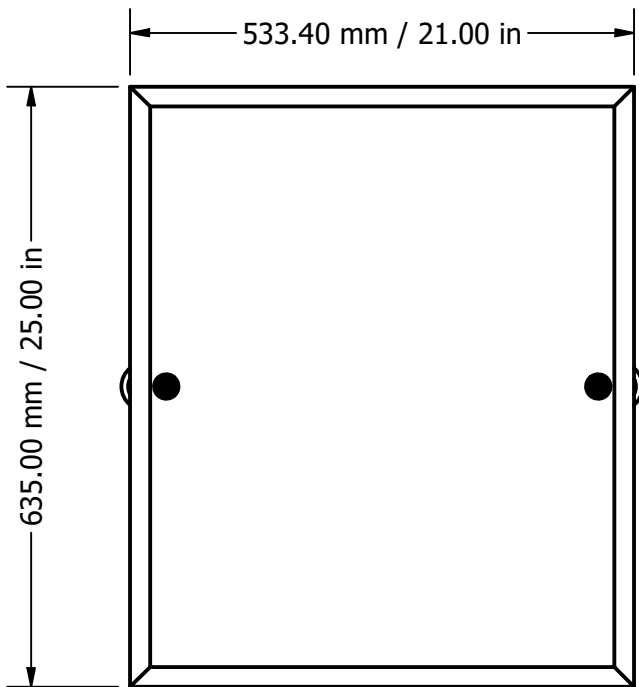

| ITEM | QTY | PART NUMBER | DESCRIPTION |
|------|-----|----------------|--------------------|
| 1 | 2 | TBBS-2 | BACKPLATE |
| 2 | 1 | MRRT-92 | RECTANGULAR MIRROR |
| 3 | 2 | TSPS-2 | HUB |
| 4 | 2 | CL-CAP | CAP |
| 5 | 2 | MR-TILT-FITT | HUB |
| 6 | 4 | CRRD-34 | CHECK RING |
| 7 | 2 | LNMR-38 | RETAINER LOCKNUT |
| 8 | 2 | PSRD-58 | HUB |
| 9 | 2 | KBBD-1 | HUB |
| 10 | 2 | CRYSTAL CAP 20 | CRYSTAL CAP |

| | |
|----------------------------|----------|
| UNLESS OTHERWISE SPECIFIED | |
| .X | ± .3mm |
| .XX | ± .15mm |
| .XXX | ± .008mm |

APPROVED FOR PRODUCTION
 By: RICHARD PAUL
 Date: 6-28-19

| | | | | | | |
|----------|---------|------|---|-------|----------------------|-------|
| DRAWN | 6-28-19 | IM | MATERIAL: | BRASS | FINISH | TBD |
| CHECKED | 6-28-19 | P.D. | DESCRIPTION: | | QTY | TBD |
| APPROVED | 6-28-19 | R.A. | Carolina Crystal Collection Frameless Rectangular Tilt Mirror with Beveled Edge | | DRAWING NO. CC-92 | |
| | | | | | SCALE | 1.5:1 |
| | | | | | SHEET: 1 OF 1 | REV |