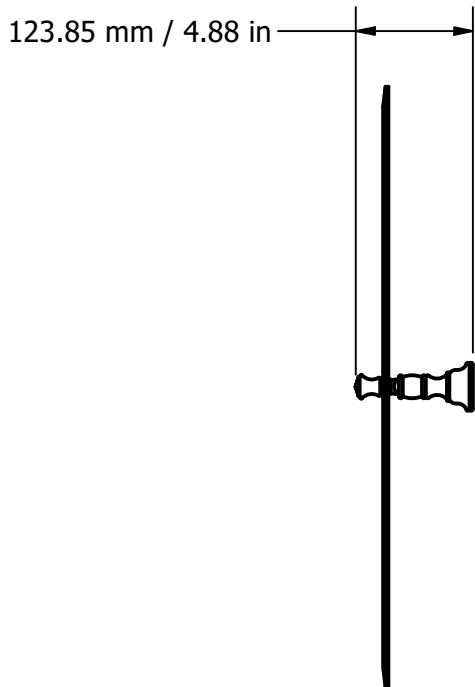

| ITEM | QTY | PART NUMBER | DESCRIPTION |
|------|-----|----------------|--------------------|
| 1 | 2 | TBBS-2 | BACKPLATE |
| 2 | 1 | MRRT-92 | RECTANGULAR MIRROR |
| 3 | 2 | TSPS-2 | HUB |
| 4 | 2 | CL-CAP | CAP |
| 5 | 2 | MR-TILT-FITT | HUB |
| 6 | 4 | CRRD-34 | CHECK RING |
| 7 | 2 | LNMR-38 | RETAINER LOCKNUT |
| 8 | 2 | PSRD-58 | HUB |
| 9 | 2 | KBBD-1 | HUB |
| 10 | 2 | CRYSTAL CAP 20 | CRYSTAL CAP |

| | |
|----------------------------|----------|
| UNLESS OTHERWISE SPECIFIED | |
| .X | ± .3mm |
| .XX | ± .15mm |
| .XXX | ± .008mm |

APPROVED FOR PRODUCTION
 By: RICHARD PAUL
 Date: 6-28-19

| | | | | | | |
|----------|---------|------|---|-------|----------------------|-------|
| DRAWN | 6-28-19 | IM | MATERIAL: | BRASS | FINISH | TBD |
| CHECKED | 6-28-19 | P.D. | DESCRIPTION: | | QTY | TBD |
| APPROVED | 6-28-19 | R.A. | Carolina Crystal Collection Frameless Rectangular Tilt Mirror with Beveled Edge | | DRAWING NO. CC-92 | |
| | | | | | SCALE | 1.5:1 |
| | | | | | SHEET: 1 OF 1 | REV |